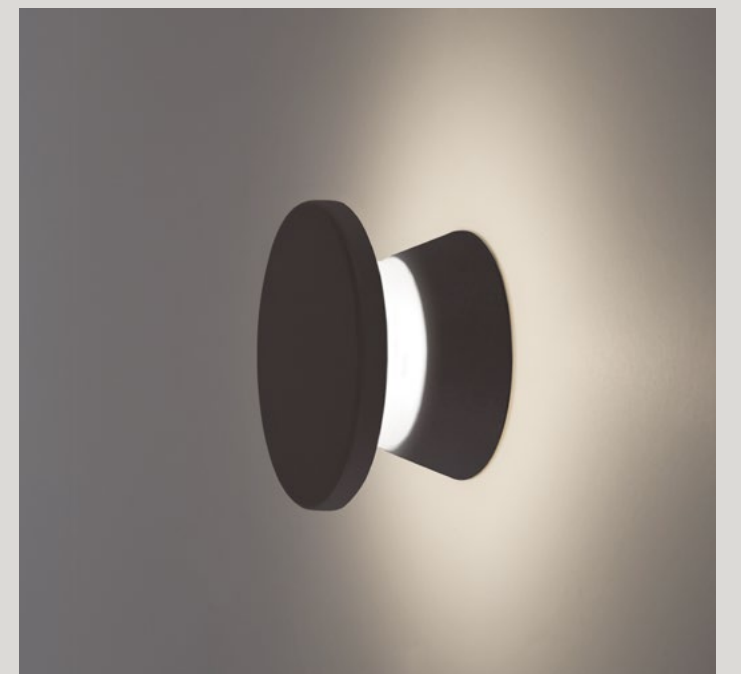

COMPASS

Button

Declare

LOW-PROFILE, MINIMALIST GEOMETRY.

Defined by simplicity and proportion, Compass Button distills the Collection aesthetic to its essence—a compact, surface-mounted luminaire delivering soft, uniform illumination.

Its 3" round, low-profile form integrates seamlessly into walls, while IP66-sealed construction ensures lasting performance indoors or out.

Whether used as a single accent or in rhythmic arrays, Button brings clarity, comfort, and quiet sophistication to architectural spaces.

IP66-rated design
for interior and
exterior use

35+ architectural
finishes

ADA compliant