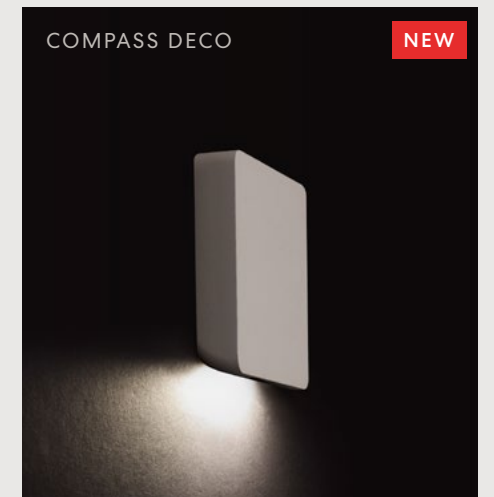

Compass Collection

UNIFIED BY PRECISION,
ELEVATED BY SIMPLICITY.

Declare

2 NEW MODELS

Compass Collection

The Compass Collection brings together a range of 3" fixtures—Button, Oryo, and Bulb for outdoor and general architectural applications, along with Guide and Deco for indoor wayfinding.

Integrated Architectural Luminaires

Featured Product
Compass Guide, Square, Wall Recessed, Direct, Black Finish

COMPASS

Guide NEW

DESIGNED FOR WAYFINDING

Designed for indoor wayfinding, Compass Guide fixtures are set cleanly within architectural surfaces, providing clear, legible guidance across circulation spaces.

Suitable for corridors, stairways, walkways, and transitional areas, Guide is available in round and square forms, with a minimalist faceplate and configurations for new construction and remodel applications. Low-level illumination supports visual comfort and intuitive movement.

A measured rhythm of light guides the path.

Featured Product
Compass Guide, Round, Wall Recessed, Direct, White Finish

COMPASS

Deco NEW

EXPRESSION THROUGH DETAIL

Also designed for indoor wayfinding, Compass Deco features a more decorative faceplate. Available in round and square forms, it supports both new construction and remodel applications and can distribute direct or indirect lighting, delivering low-level illumination with visual comfort.