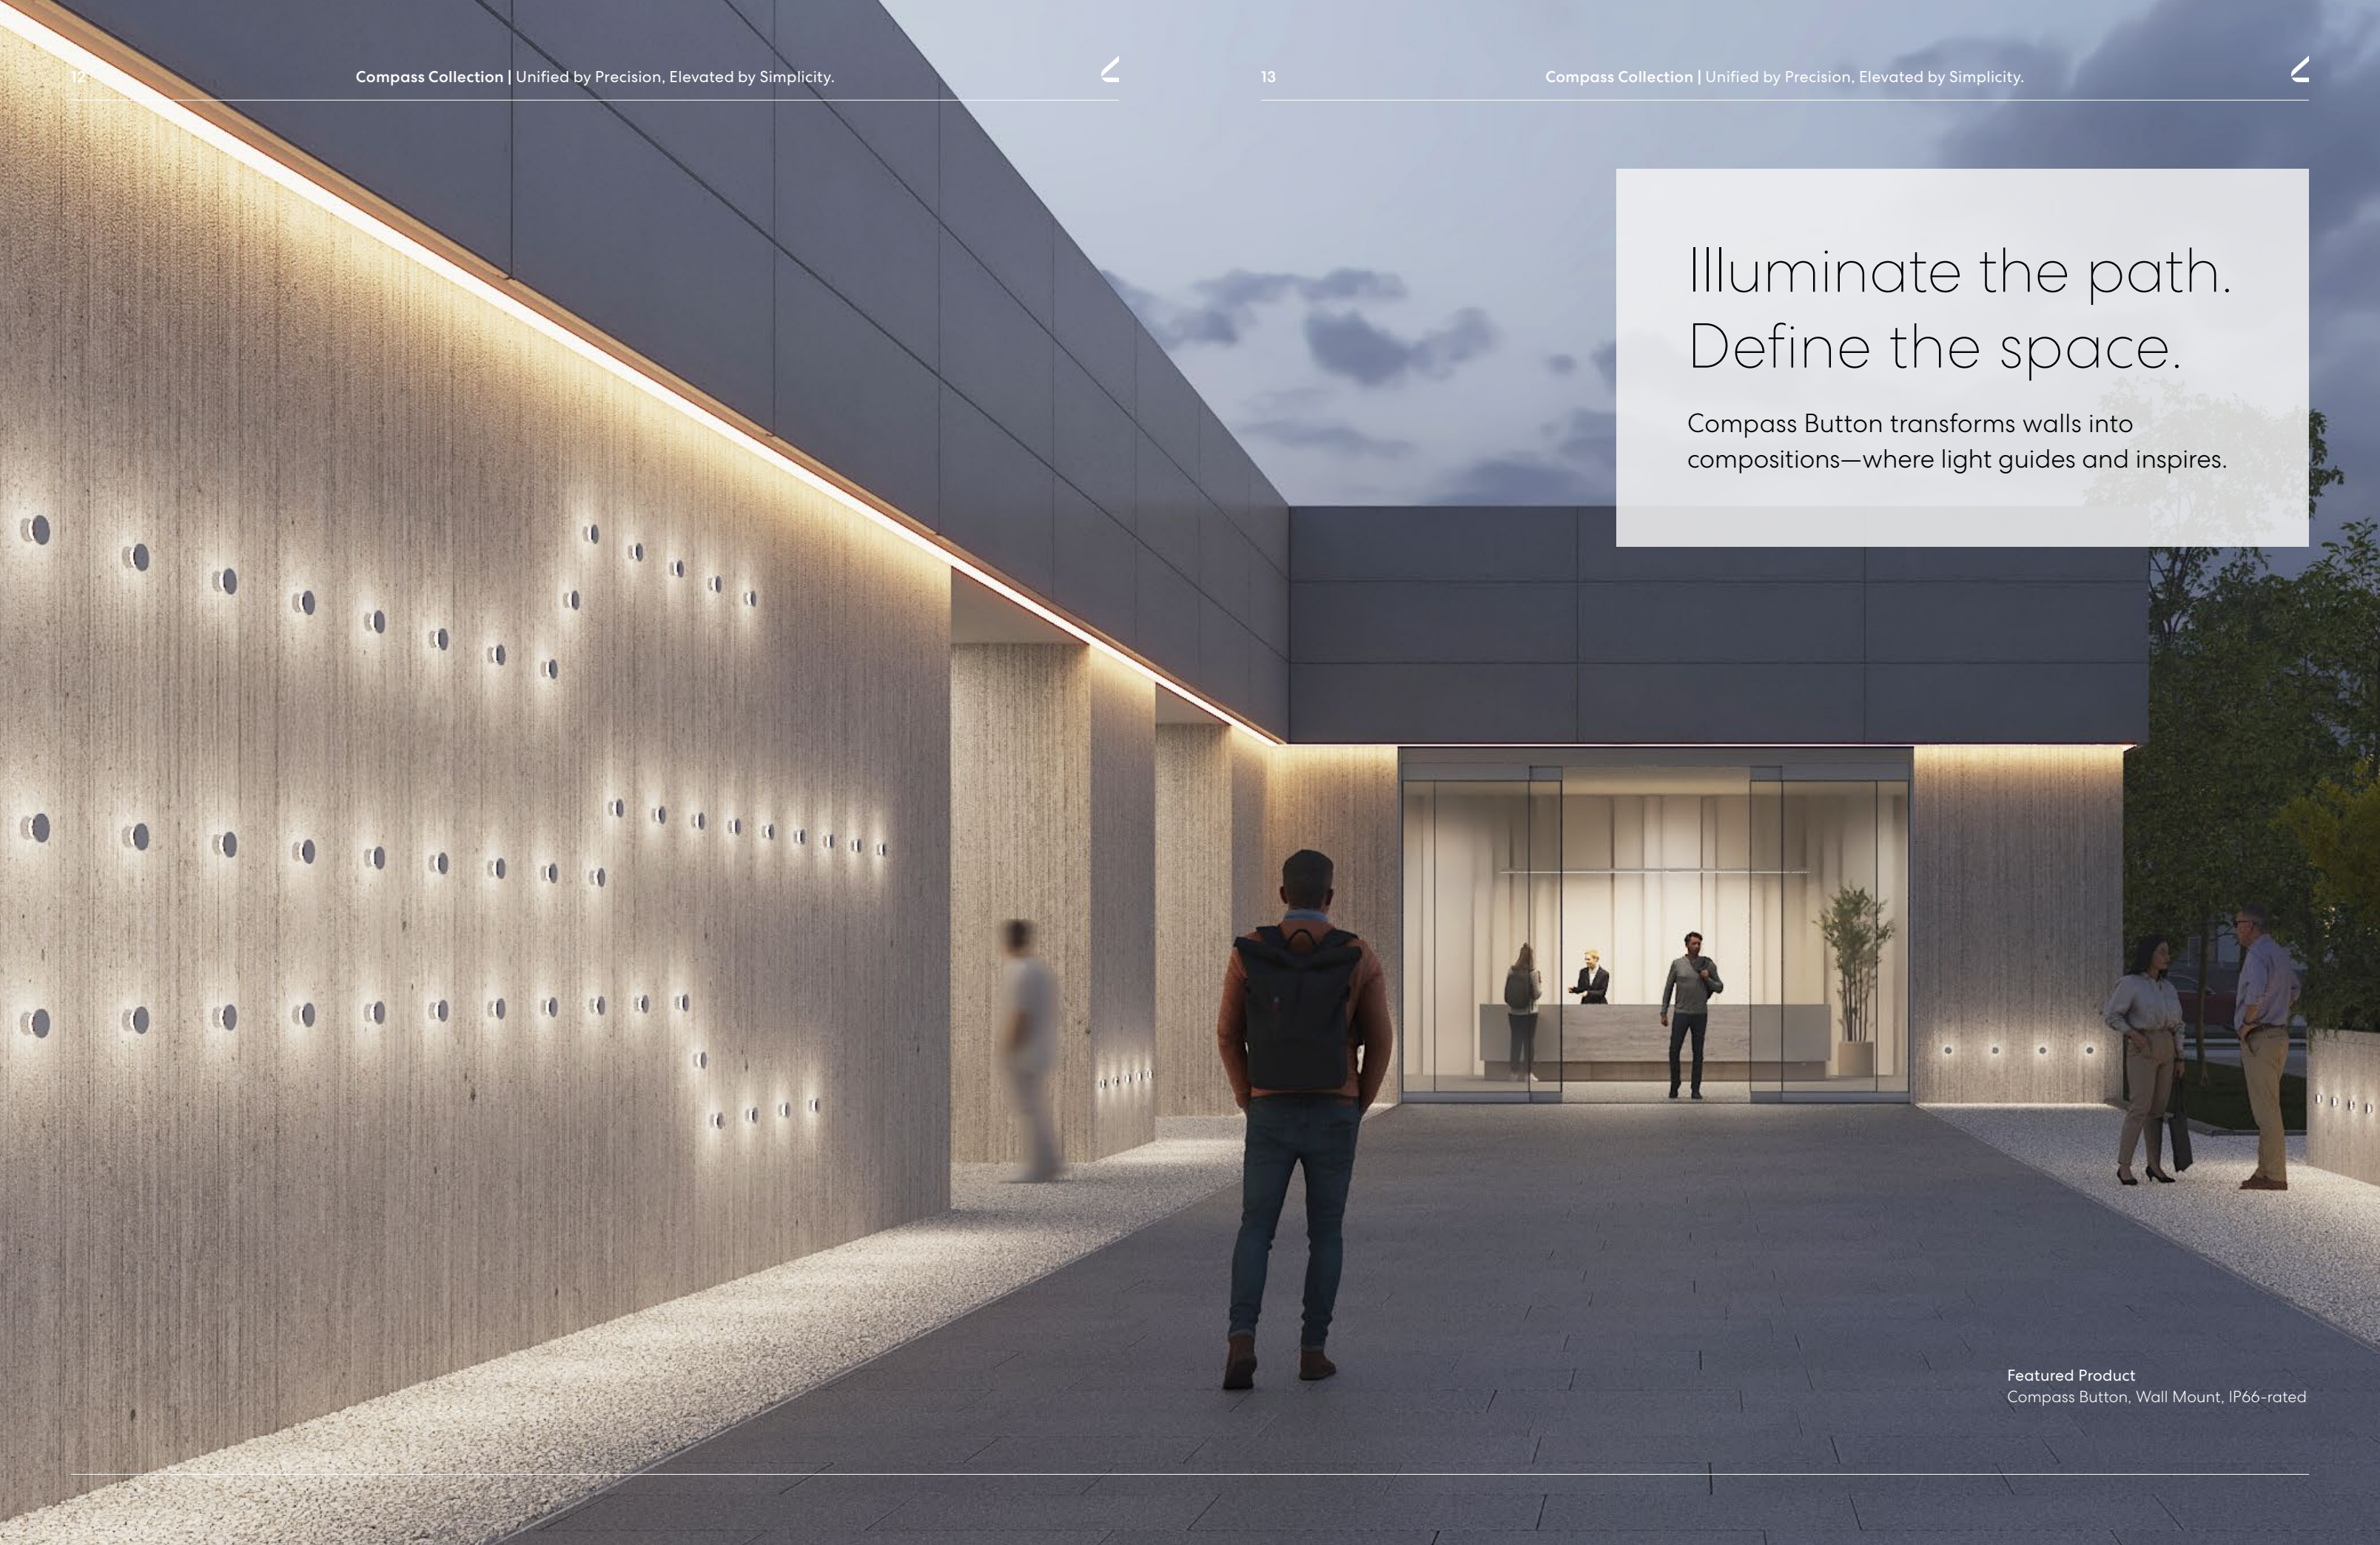

Illuminate the path. Define the space.

Compass Button transforms walls into compositions—where light guides and inspires.

Featured Product
Compass Button, Wall Mount, IP66-rated