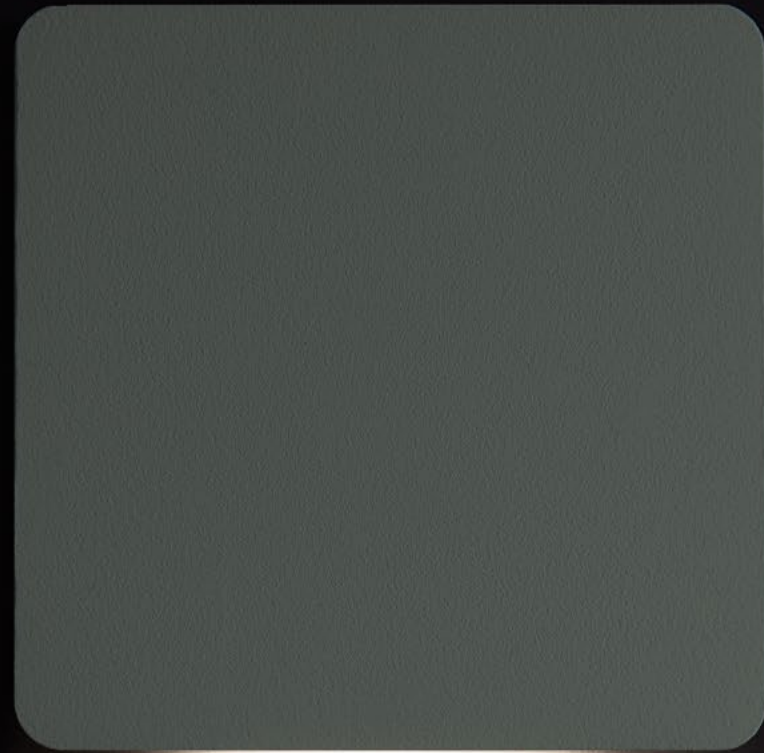

Declare

Soft, 360°
diffuse illumination

Compact, sealed form
for indoor/outdoor use

Timeless, versatile
geometry

Featured Products

Compass Bulb, Ceiling and Wall Mount, IP66-rated
Compass Oryo, Wall Mount, IP66-rated (stairs)