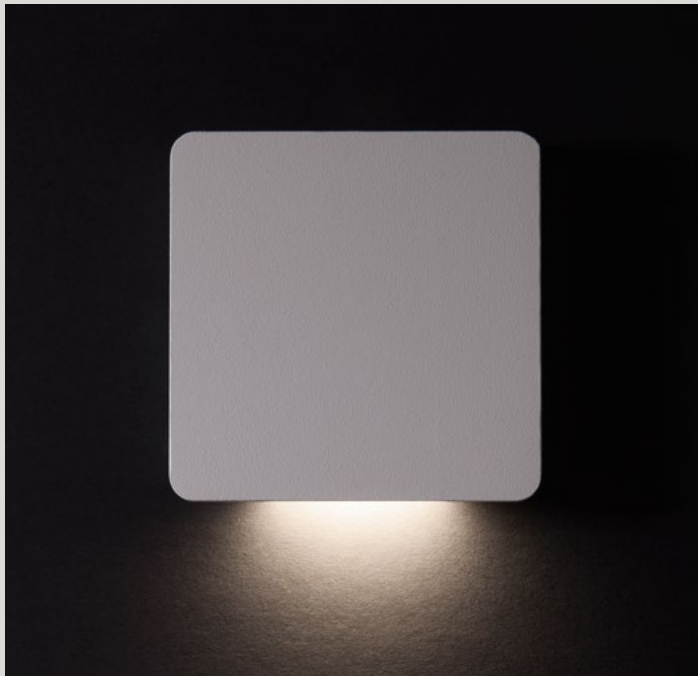

Integrated Architectural Luminaires

Featured Product
Compass Guide, Square, Wall Recessed, Direct, Black Finish

COMPASS

Guide NEW

DESIGNED FOR WAYFINDING

Designed for indoor wayfinding, Compass Guide fixtures are set cleanly within architectural surfaces, providing clear, legible guidance across circulation spaces.

Suitable for corridors, stairways, walkways, and transitional areas, Guide is available in round and square forms, with a minimalist faceplate and configurations for new construction and remodel applications. Low-level illumination supports visual comfort and intuitive movement.

A measured rhythm of light guides the path.

Featured Product
Compass Guide, Round, Wall Recessed, Direct, White Finish

COMPASS

Deco NEW

EXPRESSION THROUGH DETAIL

Also designed for indoor wayfinding, Compass Deco features a more decorative faceplate. Available in round and square forms, it supports both new construction and remodel applications and can distribute direct or indirect lighting, delivering low-level illumination with visual comfort.

Featured Product
Compass Button, Wall Mount, Gold Finish

COMPASS

Button

Declare

LOW-PROFILE, MINIMALIST GEOMETRY.

Defined by simplicity and proportion, Compass Button distills the Collection aesthetic to its essence—a compact, surface-mounted luminaire delivering soft, uniform illumination.