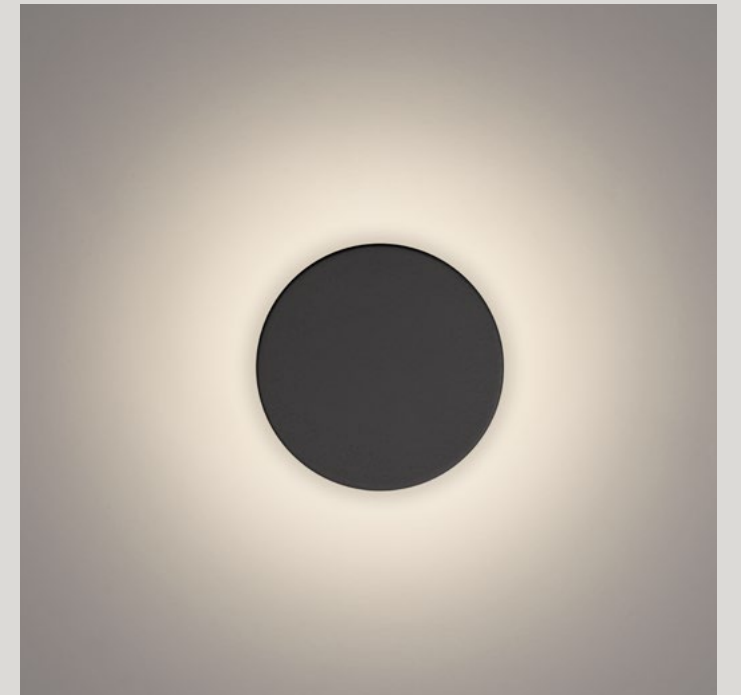

COMPASS

Button

Declare

LOW-PROFILE, MINIMALIST GEOMETRY.

Defined by simplicity and proportion, Compass Button distills the Collection aesthetic to its essence—a compact, surface-mounted luminaire delivering soft, uniform illumination.

Its 3" round, low-profile form integrates seamlessly into walls, while IP66-sealed construction ensures lasting performance indoors or out.

Whether used as a single accent or in rhythmic arrays, Button brings clarity, comfort, and quiet sophistication to architectural spaces.

IP66-rated design
for interior and
exterior use

35+ architectural
finishes

ADA compliant